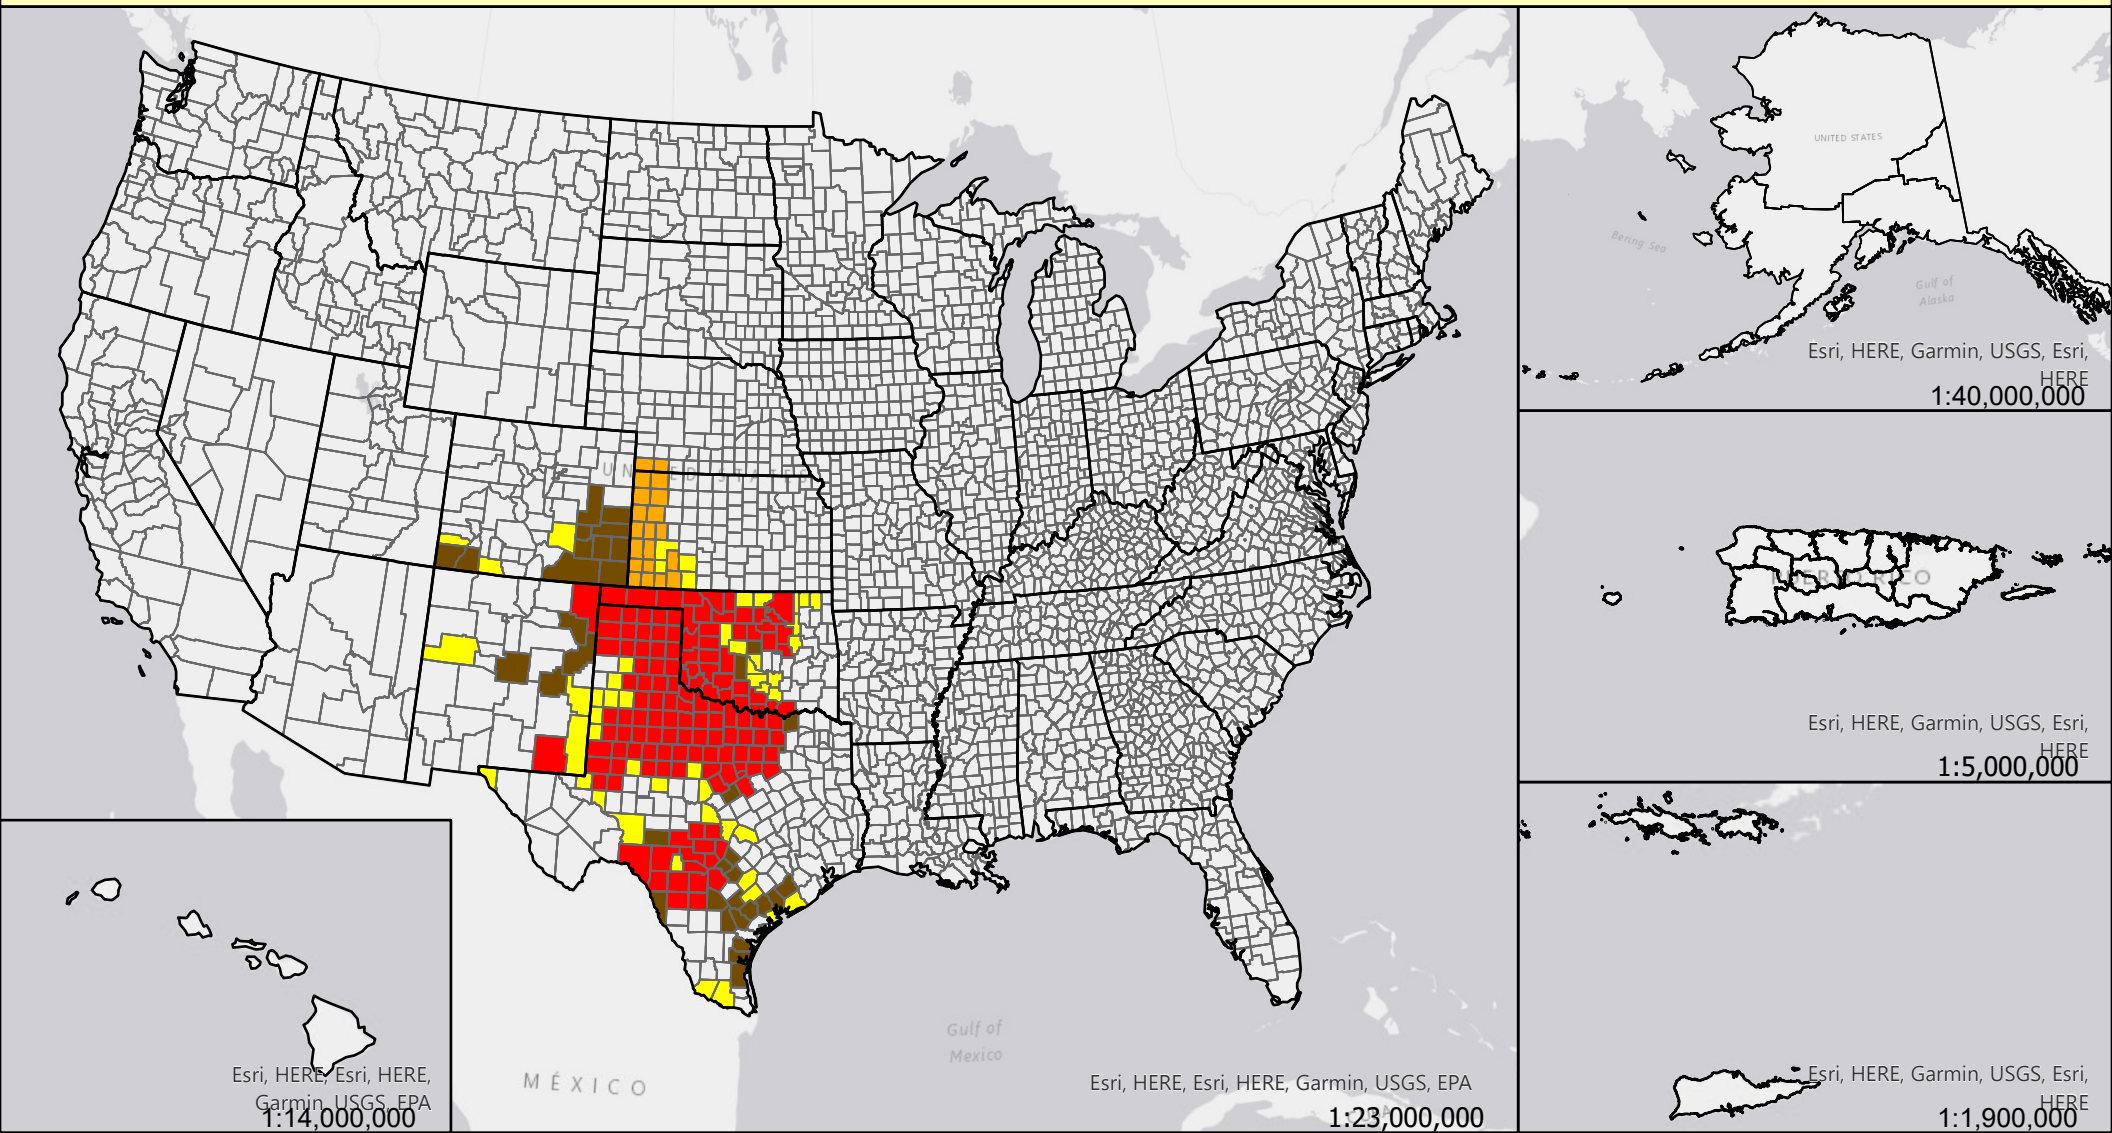

Livestock Forage Program Forage Sorghum - 2014 Program Year

Eligible County Payment Months

Map Scales Vary
Data Update - 12-31-14