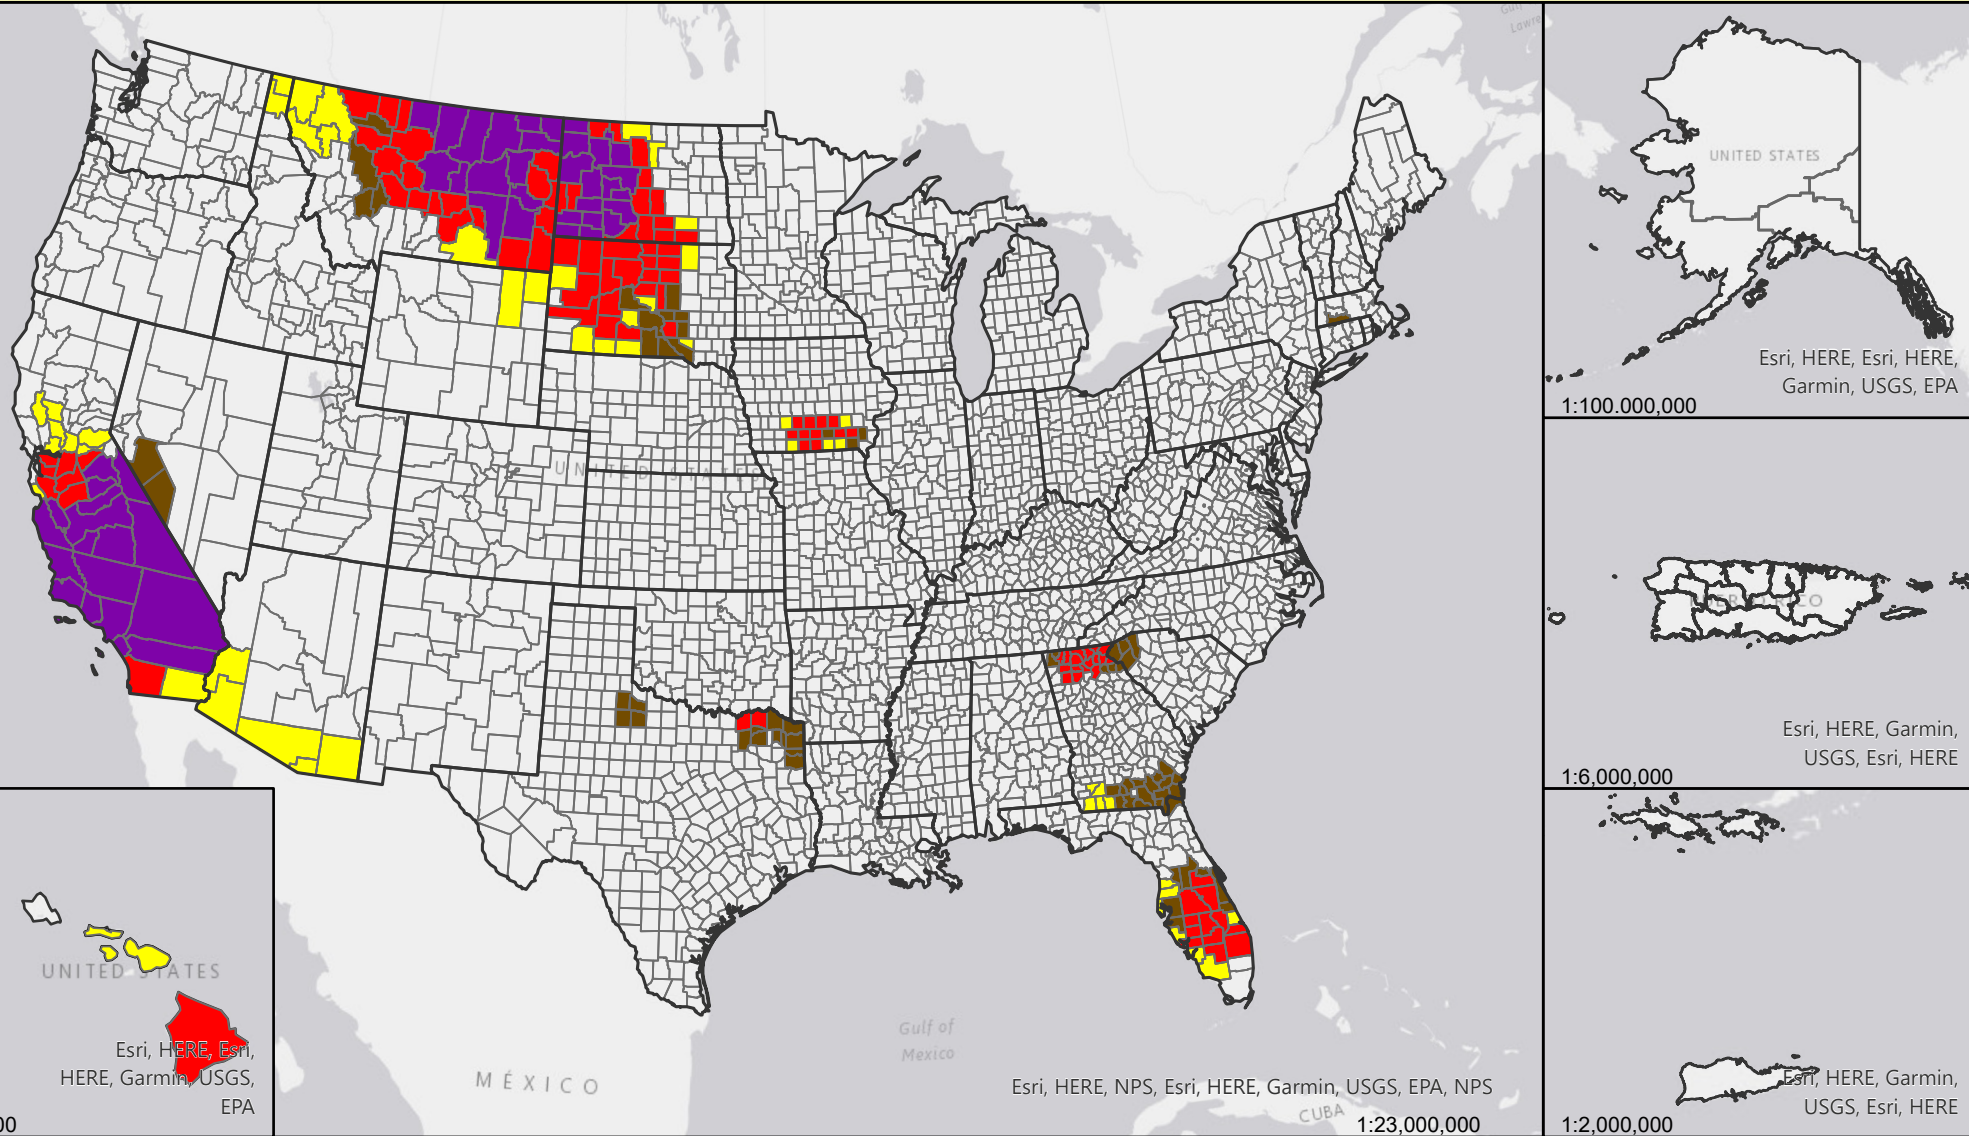

Livestock Forage Program Native Pasture - 2017 Program Year

Eligible County Payment Months