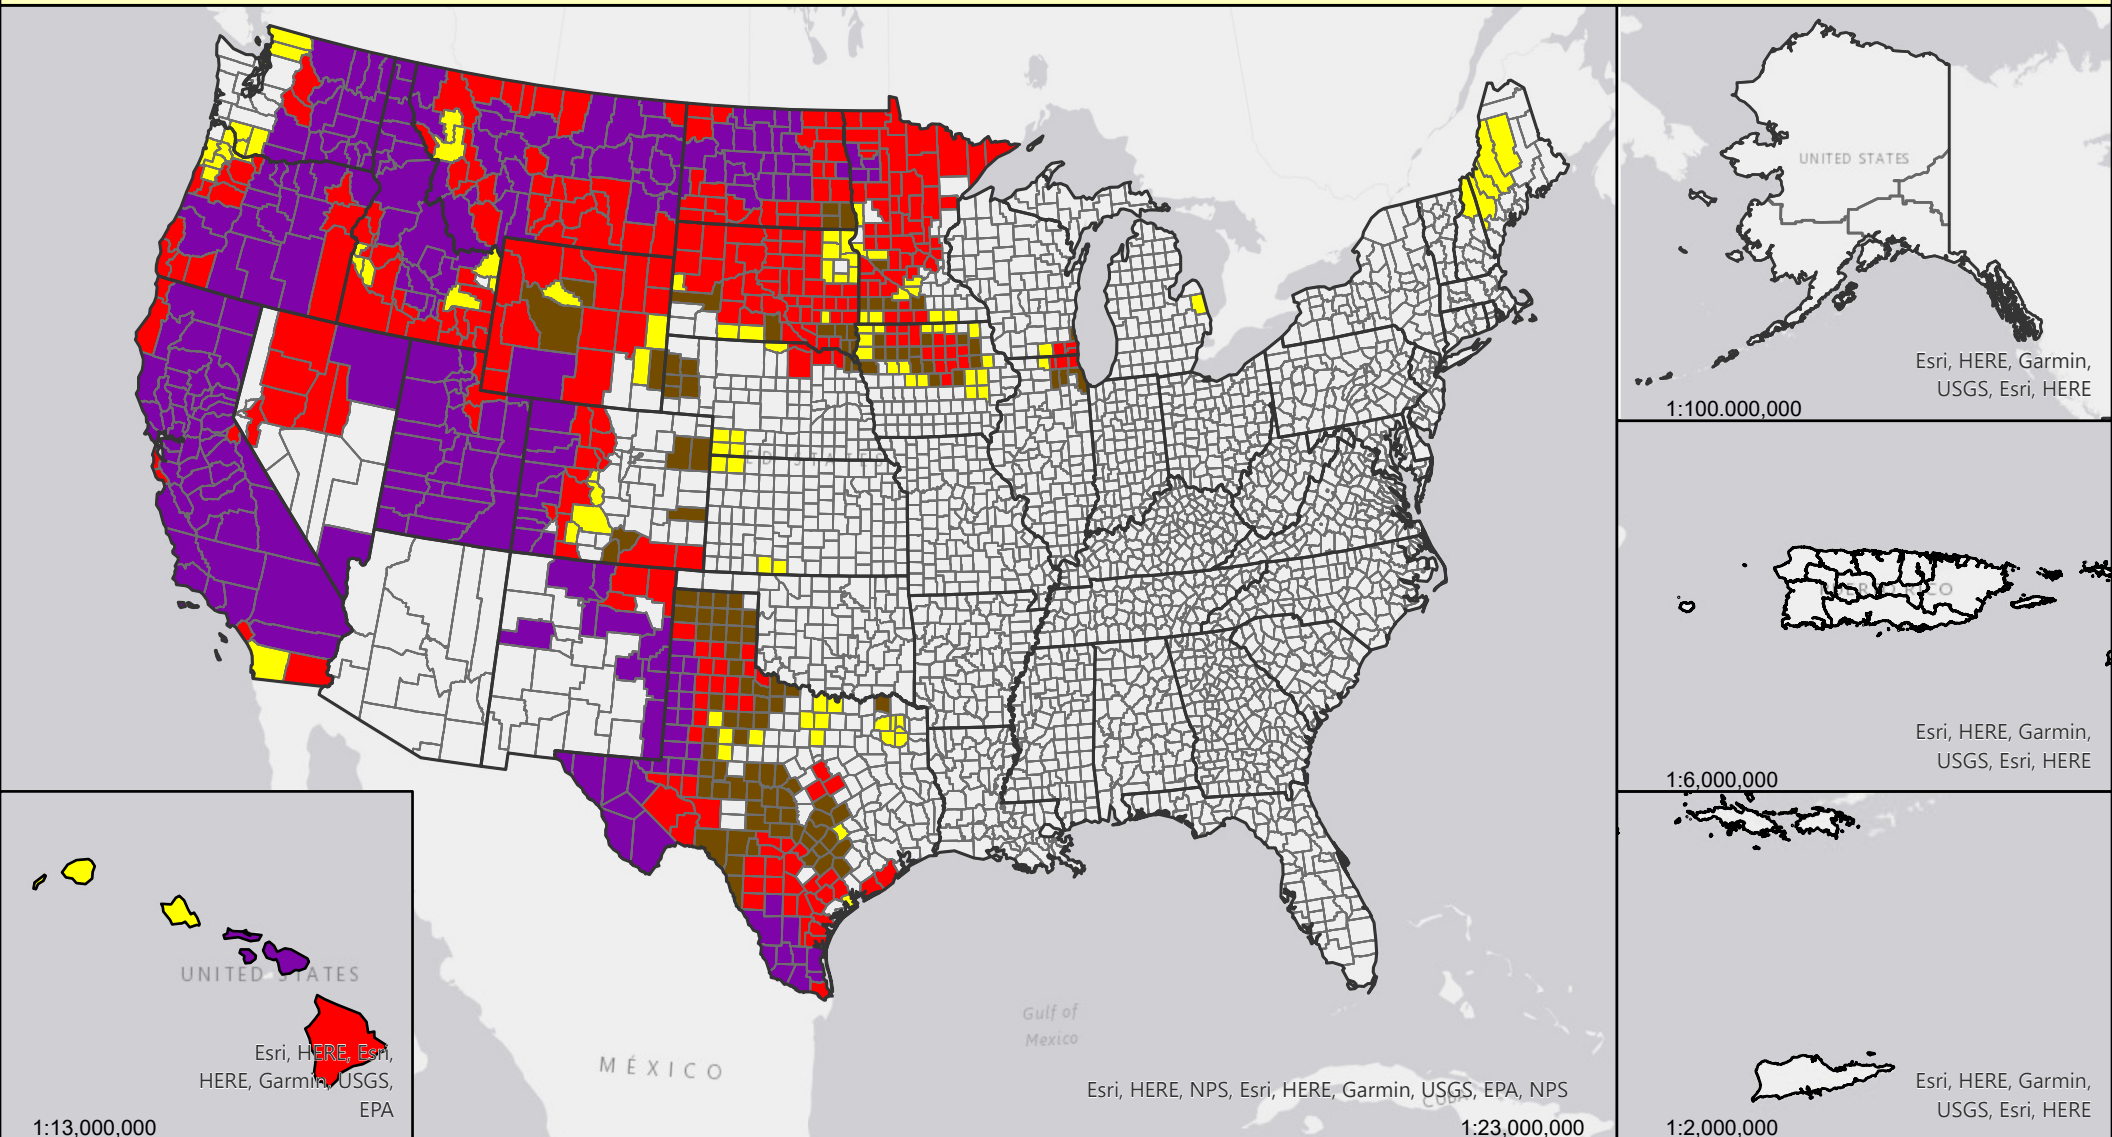

Livestock Forage Program Full Season Improved - 2021 Program Year

Eligible County Payment Months

Map Scales Vary
Data Update - 04-07-22