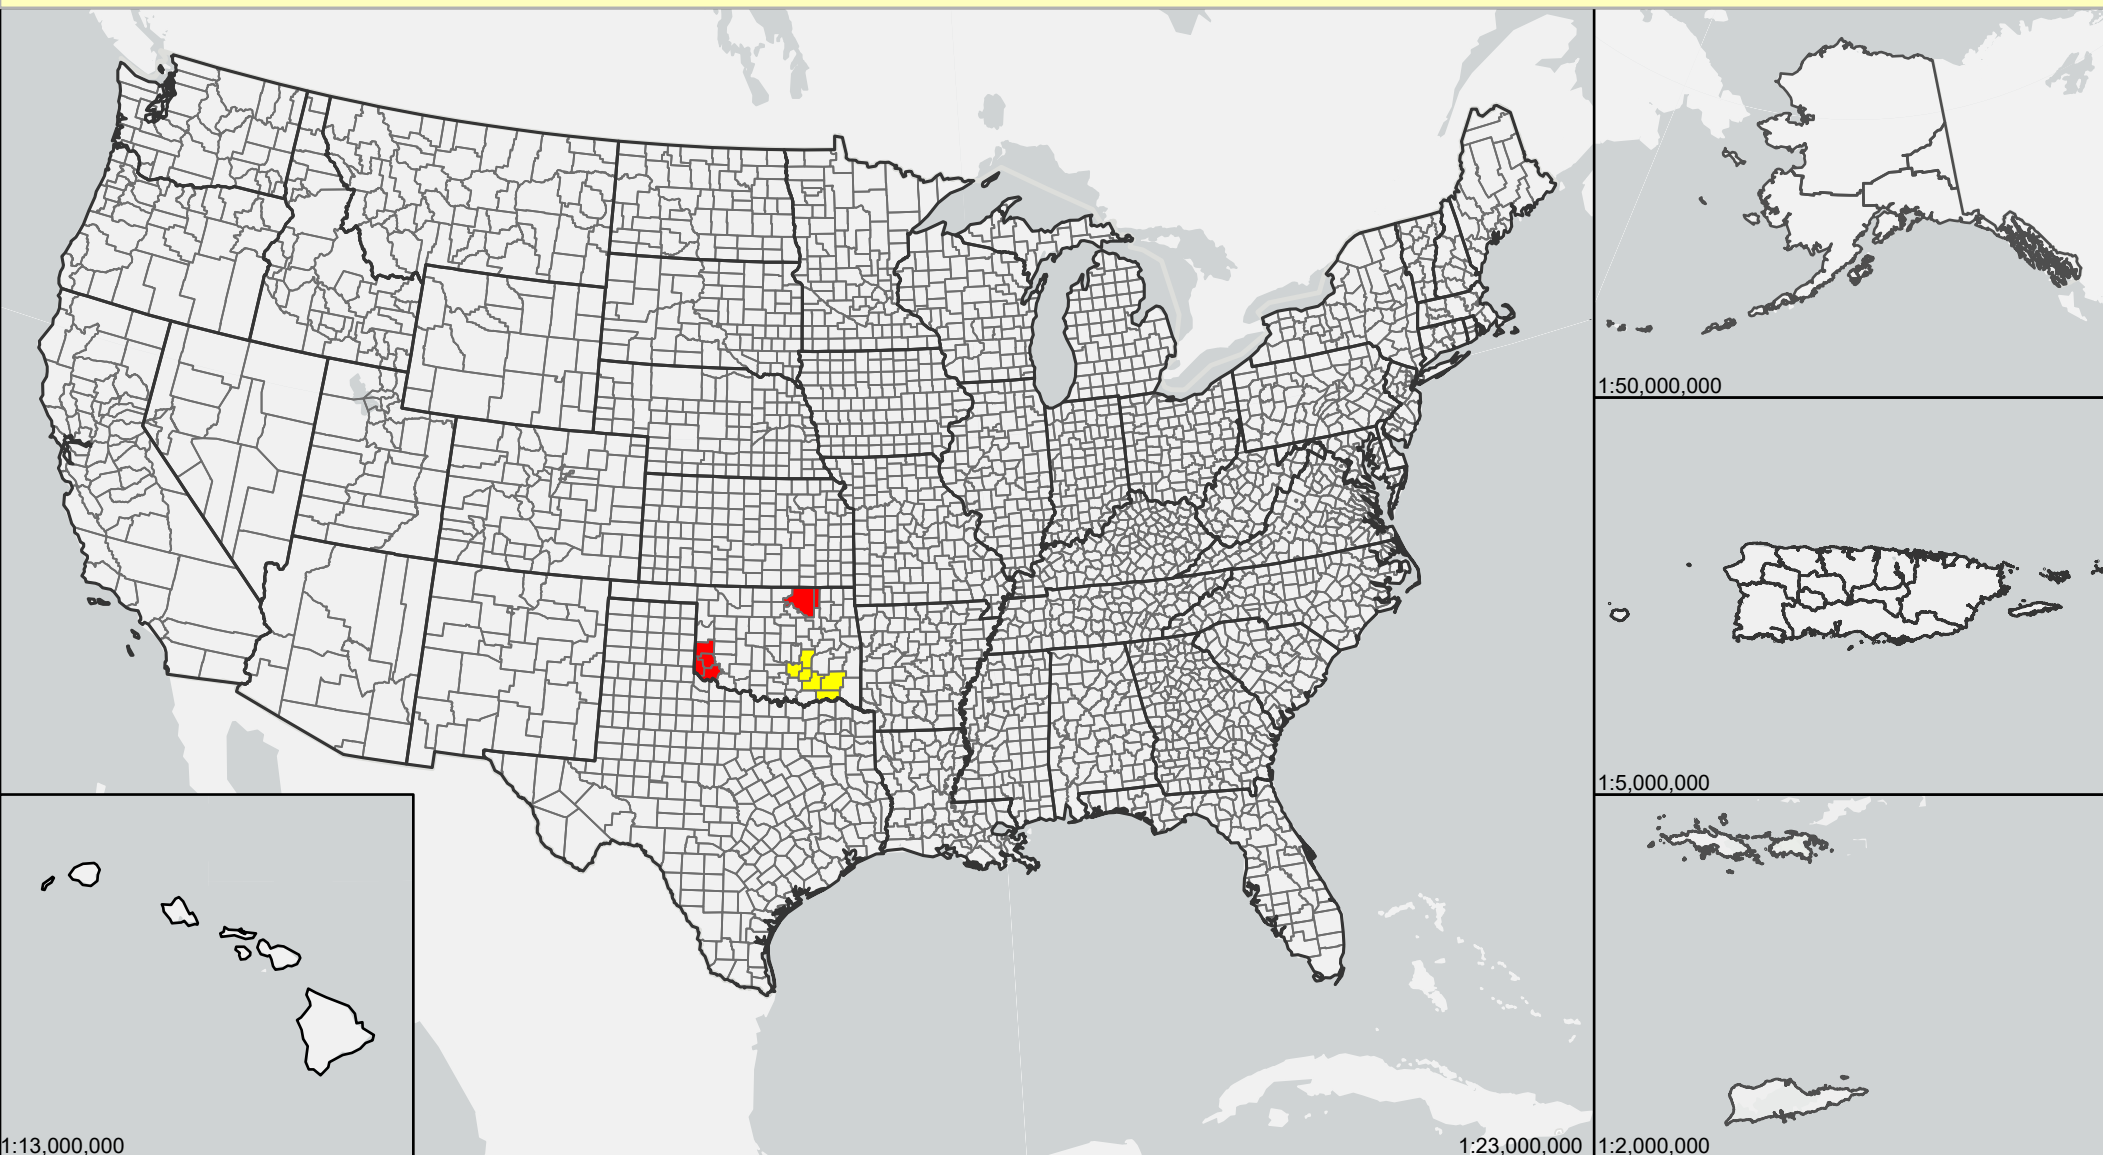

Livestock Forage Program Cool Season Improved - 2024 Program Year

Eligible County Payment Months

- 1
- 2
- 3
- 4
- 5
- No Data