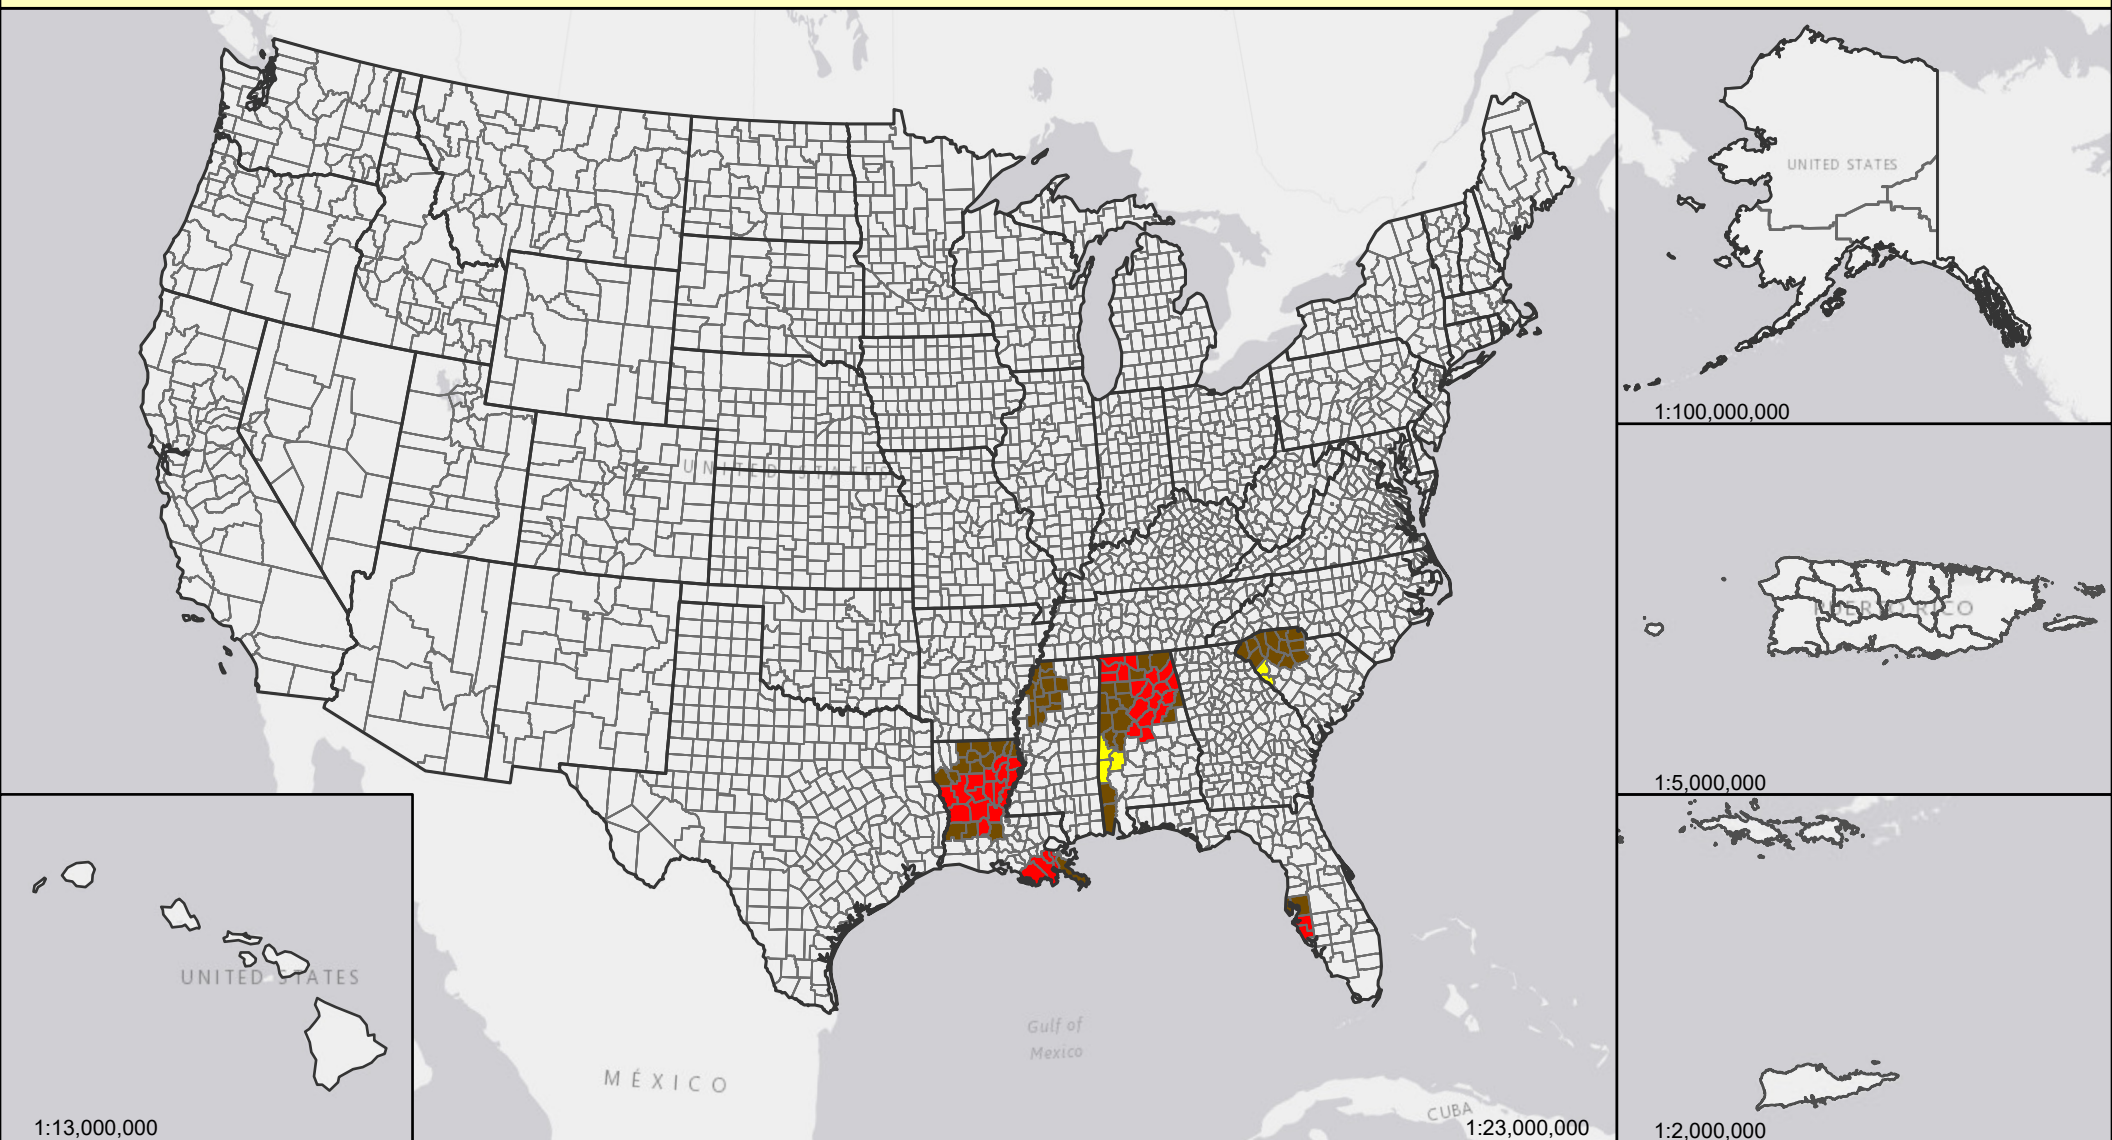

Livestock Forage Program Full Season Improved Mixed - 2024 Program Year

Eligible County Payment Months